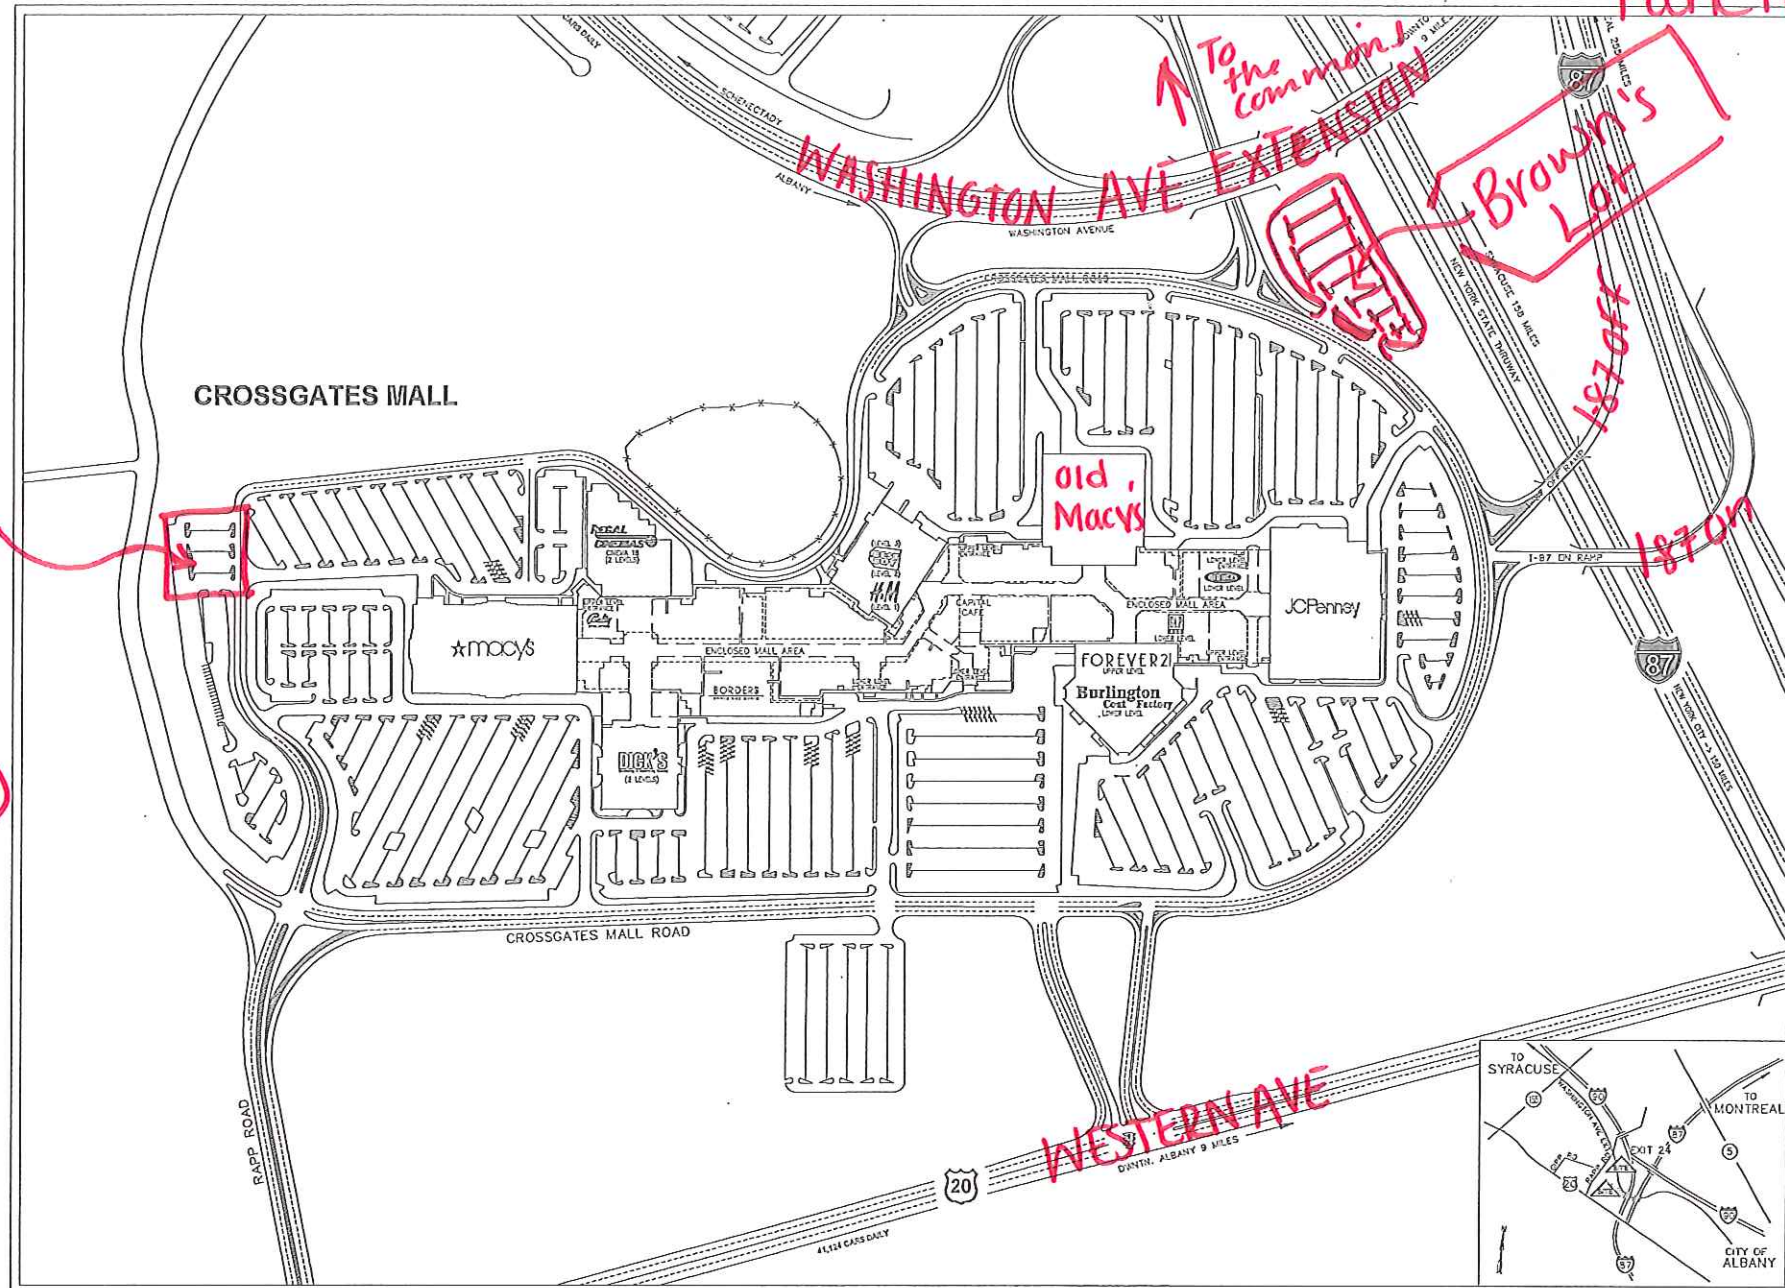

Wade  
Tours  
Lot  
(You lot  
last year)

Please  
Park Here

NORTH

**CROSSGATES**  
MALL

**PYRAMID**  
THE PYRAMID COMPANIES  
4 CLINTON SQUARE  
SYRACUSE, NEW YORK 13222  
(315) 422-7112  
www.pyramidmg.com

ONE CROSSGATES MALL ROAD  
ALBANY, NY 12203  
P: (518) 432-6000  
F: (518) 432-6000  
GENERAL MANAGER: TERRY WALLSH

LOCATION:  
ALBANY, NY

DRAWING:  
SITE PLAN

DATE:

SCALE:  
N.T.S.

FILE NUMBER:

**S1**